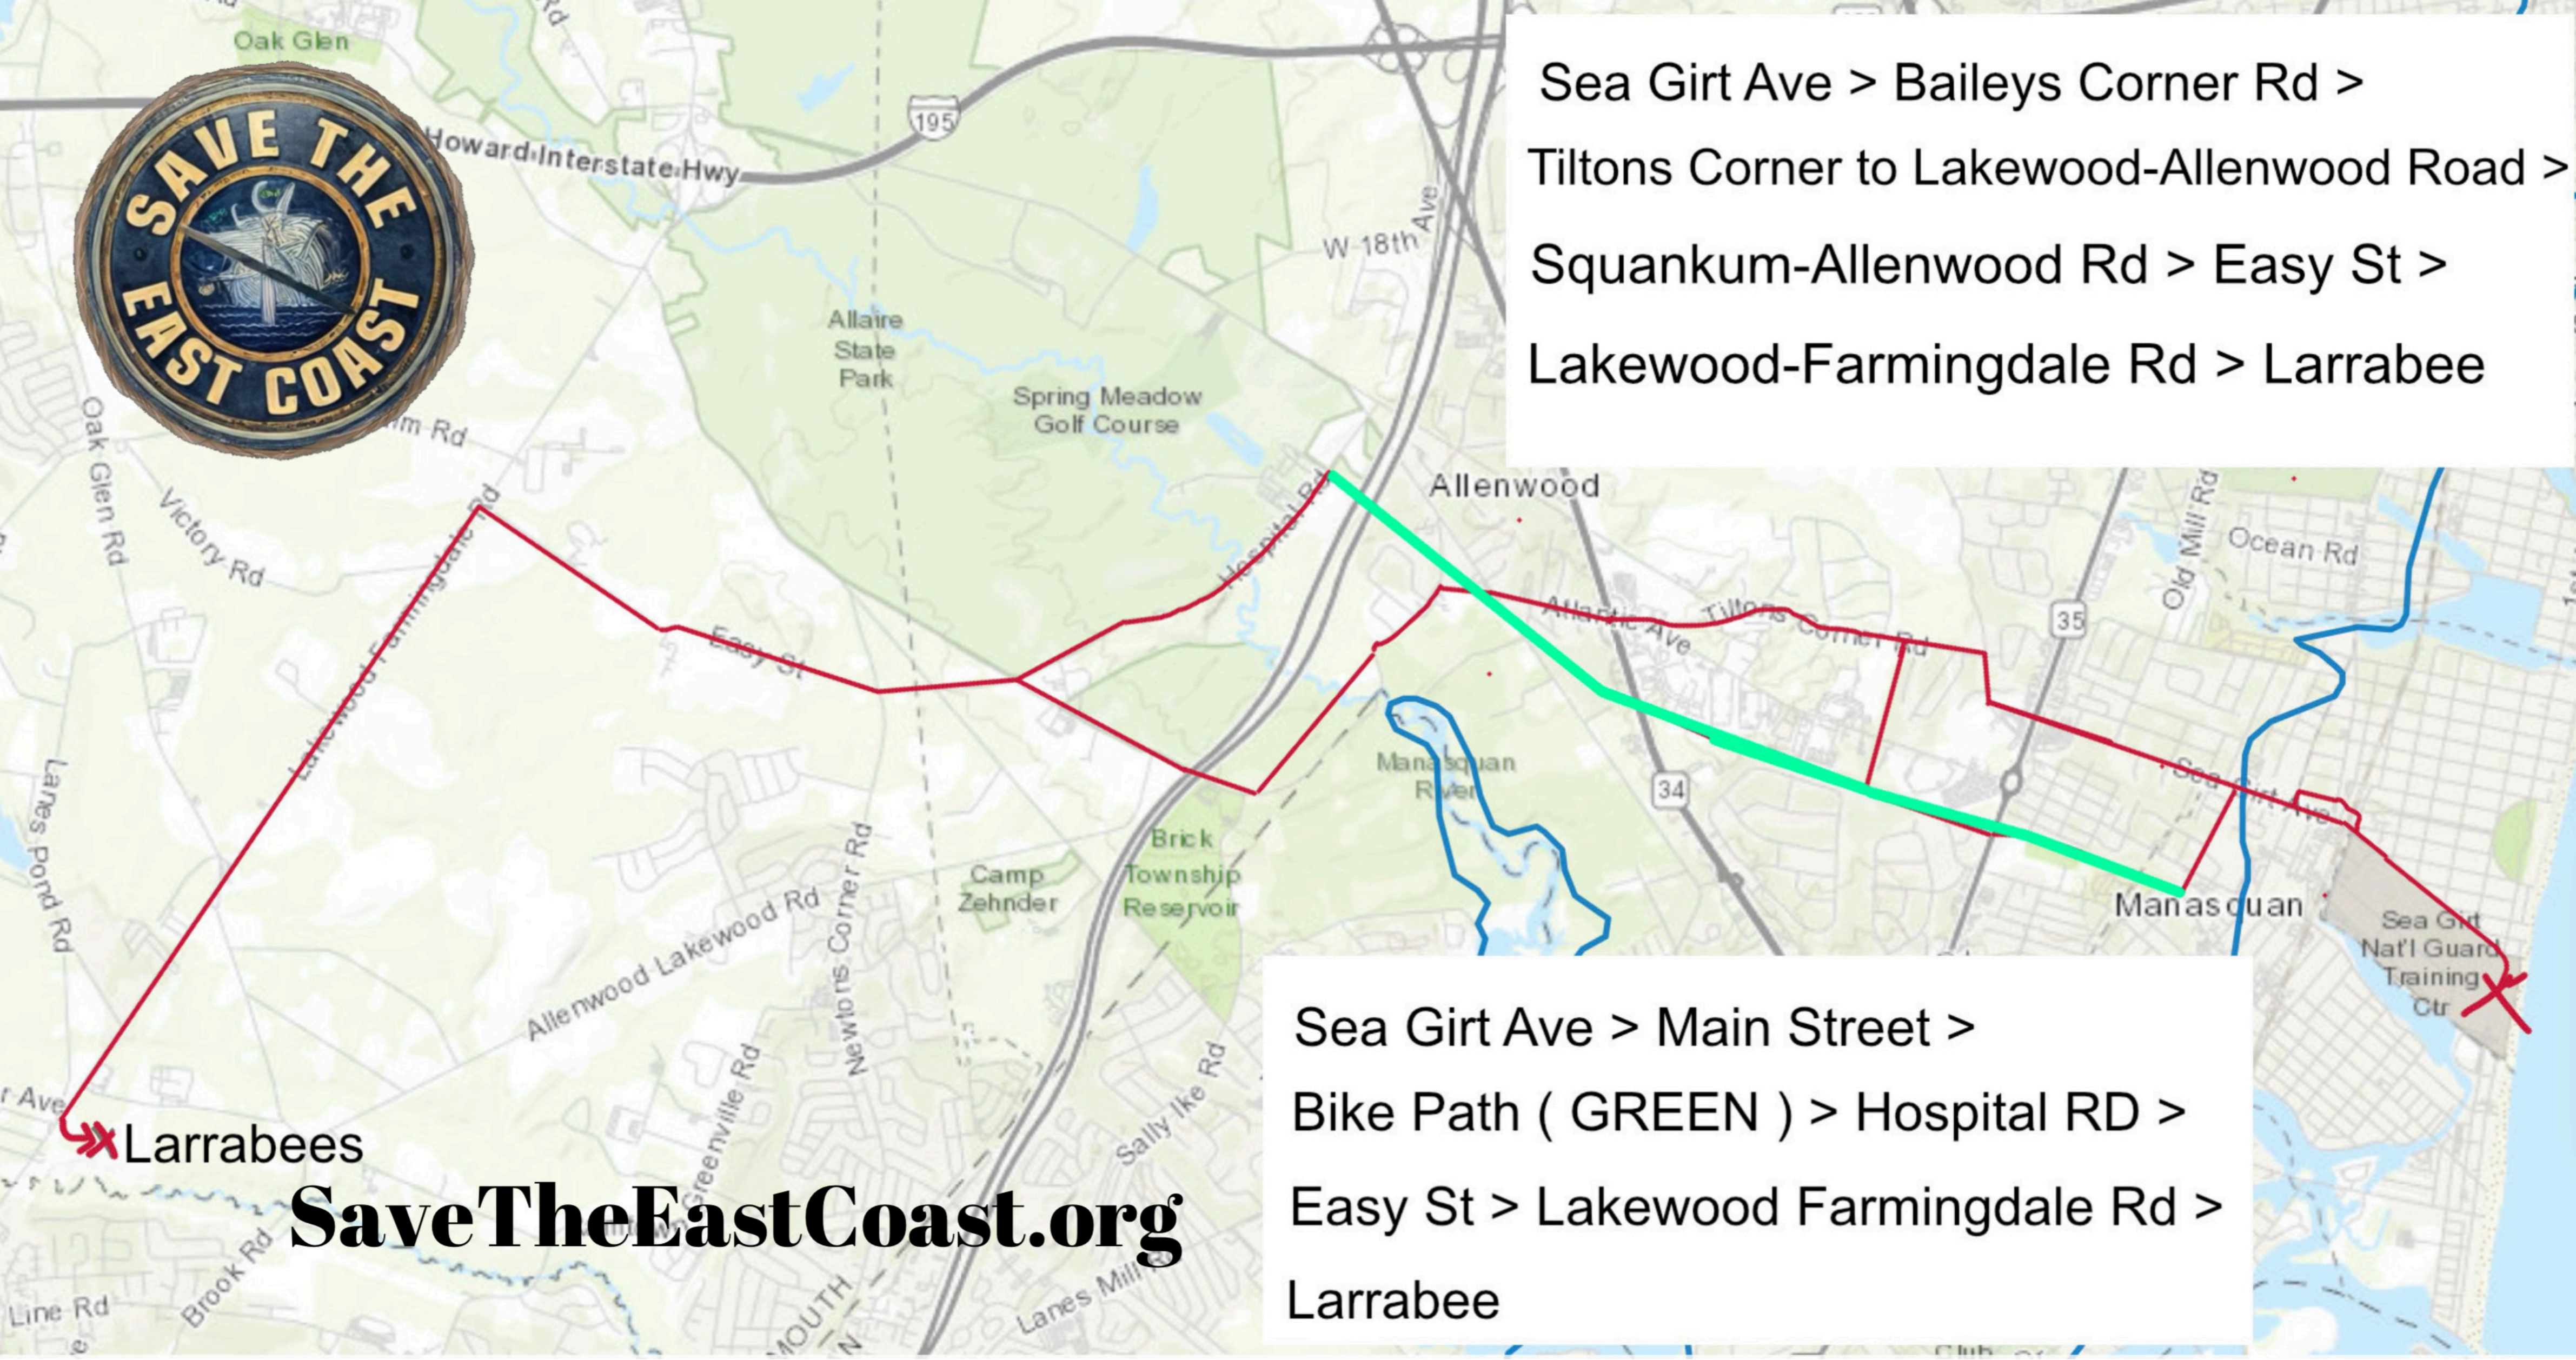

Sea Girt Ave > Baileys Corner Rd >  
Tiltens Corner to Lakewood-Allenwood Road >  
Squankum-Allenwood Rd > Easy St >  
Lakewood-Farmingdale Rd > Larrabee

Sea Girt Ave > Main Street >  
Bike Path ( GREEN ) > Hospital RD >  
Easy St > Lakewood Farmingdale Rd >  
Larrabee

**SaveTheEastCoast.org**

Larrabees